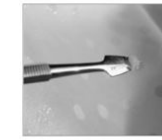

Zippie

Kizzle Kit's custom Kizzmo (tool) case Zippie features lockable zippers, accessories pouch, smell-proof stash pocket and rare earth magnets.

Pokie Length: 16.5 cm Thickness: 1 cm Width: 1.2 cm	Jammie Length: 16.5 cm Thickness: 1 cm Width: 1.2 cm	Snippie Length: 9 cm Thickness: 0.5 cm Width: 4.75 cm	Weezie Length: 14 cm Thickness: 1 cm Width: 4.75 cm	Zippie Length: 20 cm Thickness: 2 cm Width: 11 cm
---	--	---	---	---

We recommend that you keep the magnets in the Kizzmit a fair distance away from computers, laptops, credit cards, floppy disks and your VHS collection.

Pokie

Jammie

Snippie

Weezie

Zippie

Precautions

- These products are for those who are at least 21 years old.
- Kizzmos are sharp. Please use caution while handling these tools. They are potentially dangerous if used carelessly.
- Please return silicon tips after use to avoid injury.